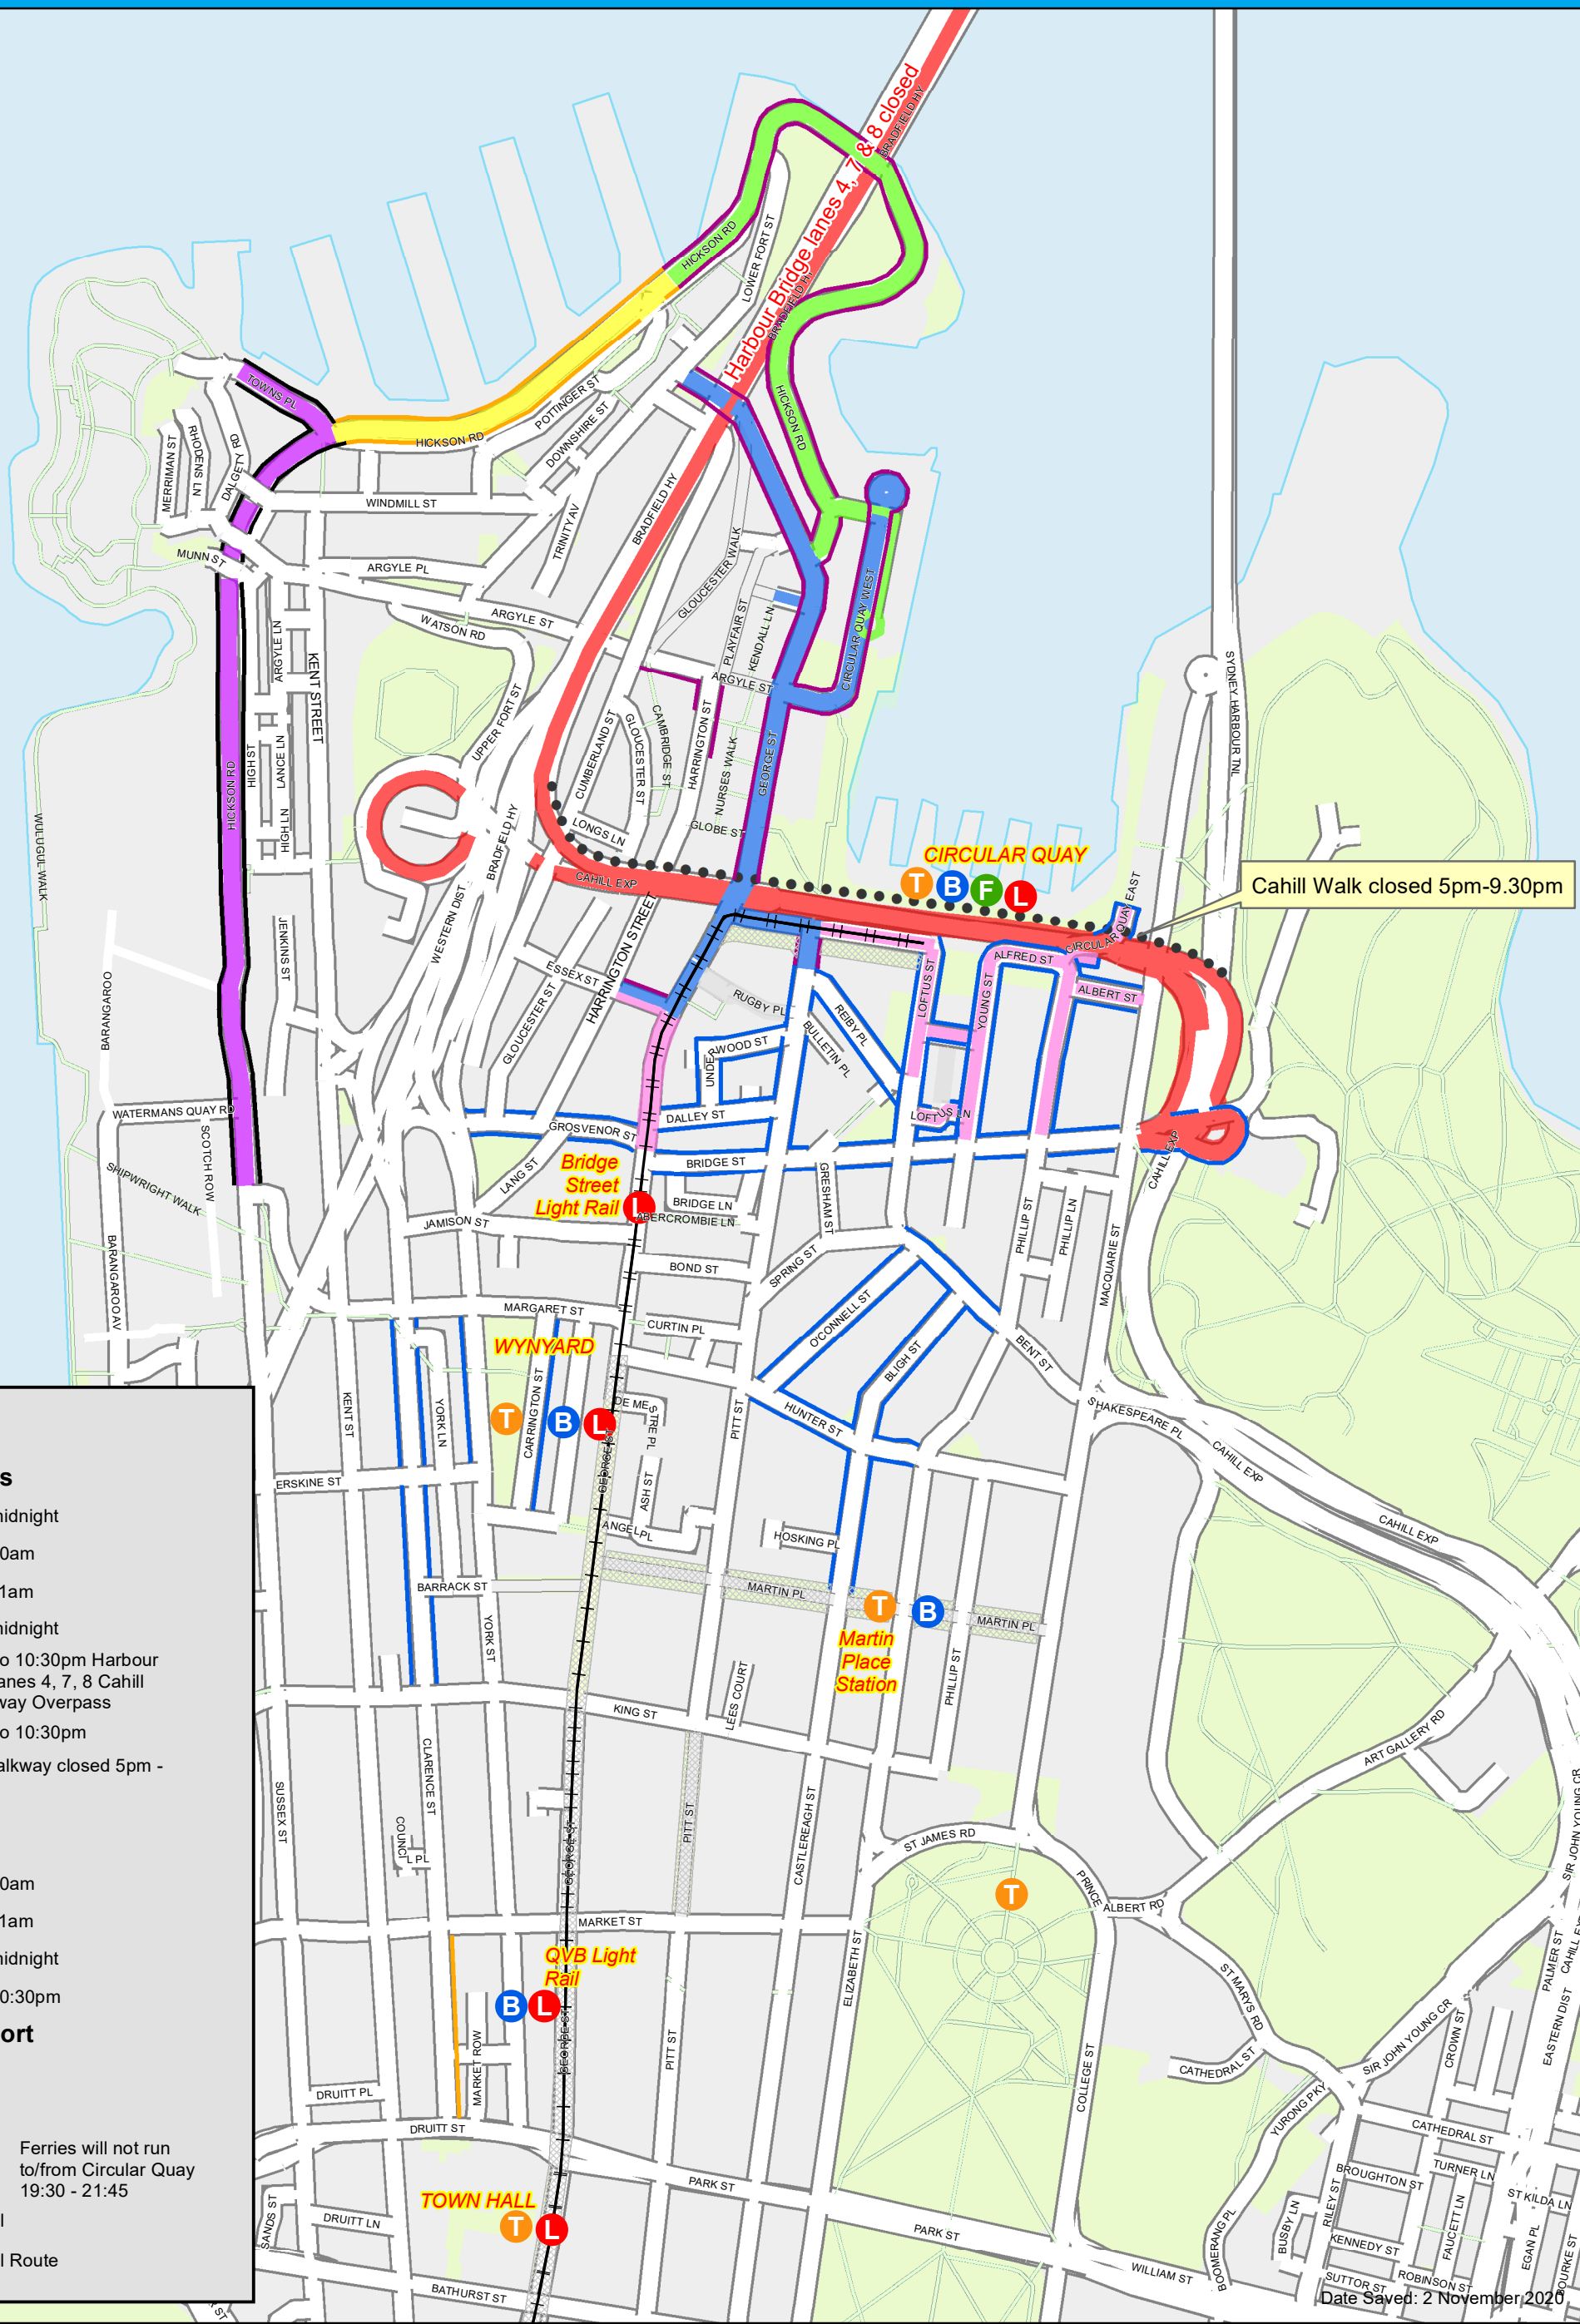

Australia Day Tuesday 26 January 2021

Cahill Walk closed 5pm-9.30pm

Legend

Road Closures

- 4am to midnight
- 7am to 10am
- 7am to 11am
- 7am to midnight
- 7:30pm to 10:30pm Harbour Bridge Lanes 4, 7, 8 Cahill Expressway Overpass
- 7:30pm to 10:30pm
- Cahill Walkway closed 5pm - 9:30pm

Special Event Clearways

- 3am to 10am
- 3am to 11am
- 3am to midnight
- 5pm to 10:30pm

Public Transport

- Train
- Bus
- Ferry
- Light Rail
- Light Rail Route

Ferries will not run to/from Circular Quay 19:30 - 21:45